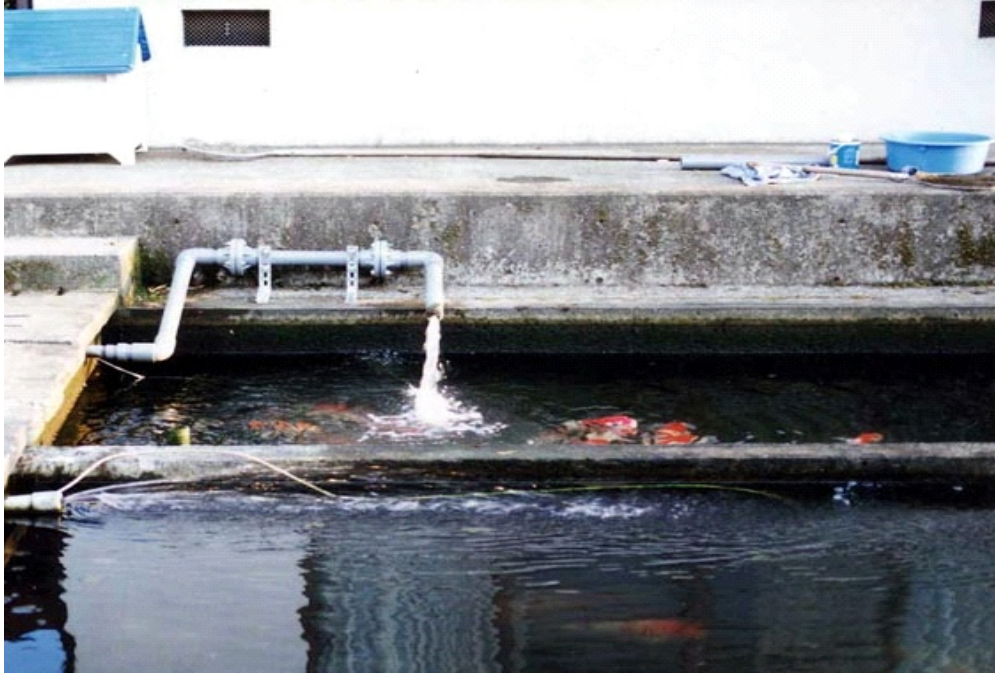

Tested Superiority

See how research backs this unique system

Kawabata Koi fish breeding farm

Location: Matsuyama city

Installed date: August 1994

Model: ST-125x2

ST 125

ST - 125