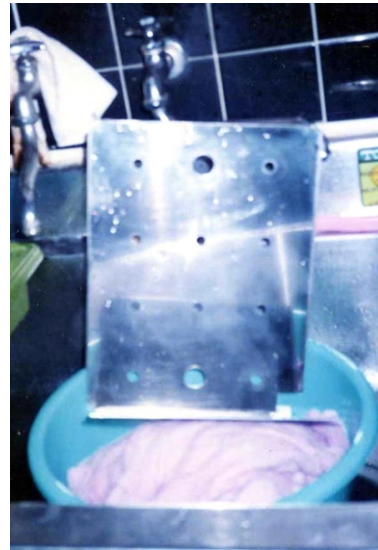

## Ichitsubo Salon

Location: Matsuyama city

Installation date: May 1995

Ttpe: TS-125x1

Easier maintenance

Less odor from the towels